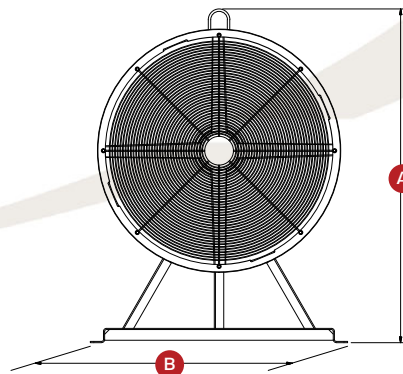

ISO 9001:2008

MAX2000® Bug Blaster

Problem Solving-

Eliminate bugs with the powerful wind generated by PSI's Bug Blaster — an industrial, heavy-duty fan that moves air rapidly and competently. The Bug Blaster is perfect for ventilating and cooling equipment and personnel, and it can move hazardous gases out the door in a snap. Choose PSI red or the paint color of your choice. Comes in 3 sizes (36", 48" & 54").

	36" (IN)	36" (mm)	48" (IN)	48" (mm)	54" (IN)	54" (mm)
A	59 1/2	1511	70	1778	72	1829
B	45 7/8	1166	53 15/16	1370	54	1372
C	22 9/16	573	27 1/4	692	34 5/16	871
D	38	965	51	1295	56 7/8	1445
E	43 7/8	1115	51 15/16	1320	52	1321
F	2	51	1	25	1	25
G	14 7/8	378	20 7/8	530	25 5/8	651
HP	3	3	5	5	5	5
LB	410	410	560	560	1170	1170
KG	187	187	255	255	532	532