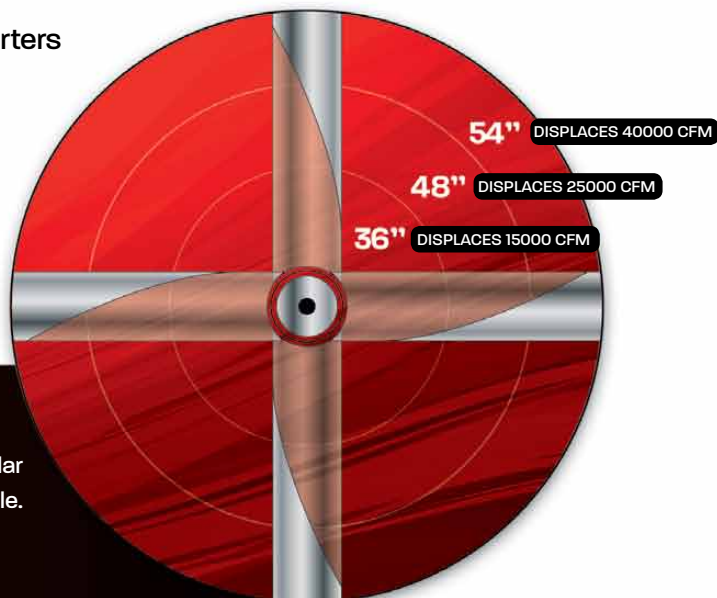

Features -

- Rigid bolt or weld down frame
- Low dB rating
- Explosion proof electric motors and starters
- Aluminum blade material
- Free standing or wall mount available