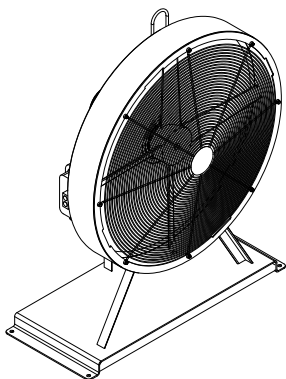

DETAILS DIMENSIONS / PERSPECTIVE / FRONT / SIDES / TOP / BOTTOM